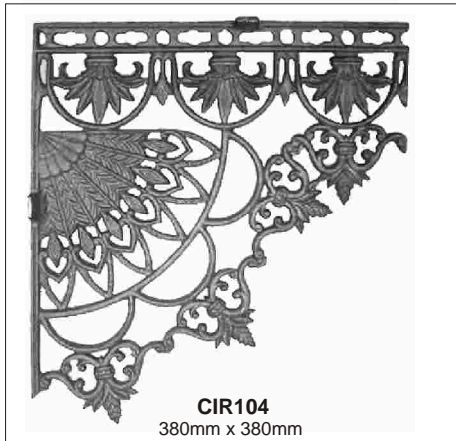

CAST IRON TRIMMINGS

CIR093
400mm x 520mm

CIR094
401mm x 460mm

CIR095
400mm x 400mm

CIR104
380mm x 380mm

CIR177
380mm x 340mm

CIR226
410mm x 410mm

CIR227
670mm x 230mm

CIR231
260mm x 560mm

CIR076
290mm x 730mm

DT408A
470mm x 470mm

Reproduction Prohibited

CAST IRON TRIMMINGS

CIR091
770mm x 135mm

CIR092
180mm x 755mm

CIR103
750mm x 180mm

CIR173
140mm x 530mm

CIR178
760mm x 130mm

CIR186
990mm x 130mm

CIR228
75mm x 995mm

CIR229
135mm x 800mm

CIR240
1185mm x 175mm

DT508A
105mm x 670mm

IMPORTANT
IMAGES ARE ILLUSTRATIVE ONLY, ALL SIZES APPROXIMATE AS VARIATIONS MAY OCCUR.
SEE REFERENCE PAGE.