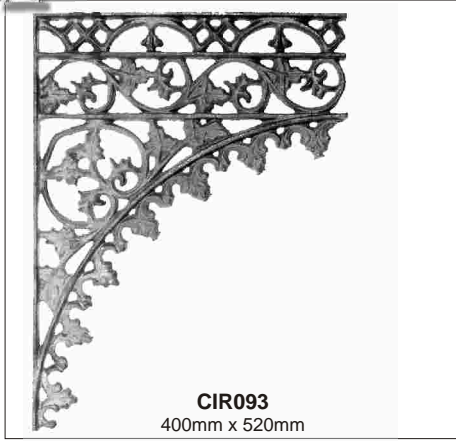

CAST IRON TRIMMINGS

CIR093
400mm x 520mm

CIR094
401mm x 460mm

CIR095
400mm x 400mm

CIR104
380mm x 380mm

CIR177
380mm x 340mm

CIR226
410mm x 410mm

CIR227
670mm x 230mm

CIR231
260mm x 560mm

CIR076
290mm x 730mm

DT408A
470mm x 470mm

Reproduction Prohibited

CAST IRON TRIMMINGS

CIR091
770mm x 135mm

CIR092
180mm x 755mm

CIR103
750mm x 180mm

CIR173
140mm x 530mm

CIR178
760mm x 130mm

CIR186
990mm x 130mm

CIR228
75mm x 995mm

CIR229
135mm x 800mm

CIR240
1185mm x 175mm

DT508A
105mm x 670mm

IMPORTANT
IMAGES ARE ILLUSTRATIVE ONLY, ALL SIZES APPROXIMATE AS VARIATIONS MAY OCCUR.
SEE REFERENCE PAGE.